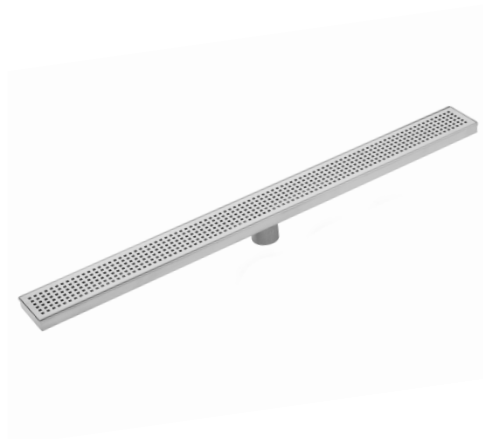

**Stainless Steel Pattern Grate Linear
Shower Drain with 2" Outlet**

MMLND

- Sizes Available: 26", 30", 36", 40", 48", 60"