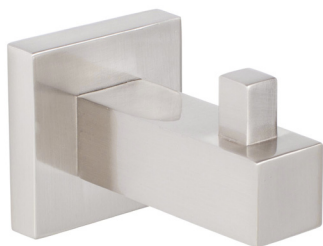

**Elysa Widespread
Bathroom Faucet**
MNO801

Elysa Shower Trim with Rain Shower Head

MS650625S

- Requires MNO3001

Elysa Shower Trim with Rain Shower Head

MS650625R

- Requires MNO3001

Elysa Tub and Shower Trim with Rain Shower Head

MTS650625S

- Requires MNO3001

Elysa Tub and Shower Trim with Rain Shower Head

MTS650625R

- Requires MNO3001

Elysa Towel Bar

MMBHWTB18BD

- Sizes Available: 18", 24", 30"

Elysa Towel Ring

MMBHWTR1BD

Elysa Robe Hook

MMBHWRH1BD

Elysa Tissue Paper Holder

MMBHWPH1BD

MIA

Finishes Available: Polished Chrome, Brushed Nickel