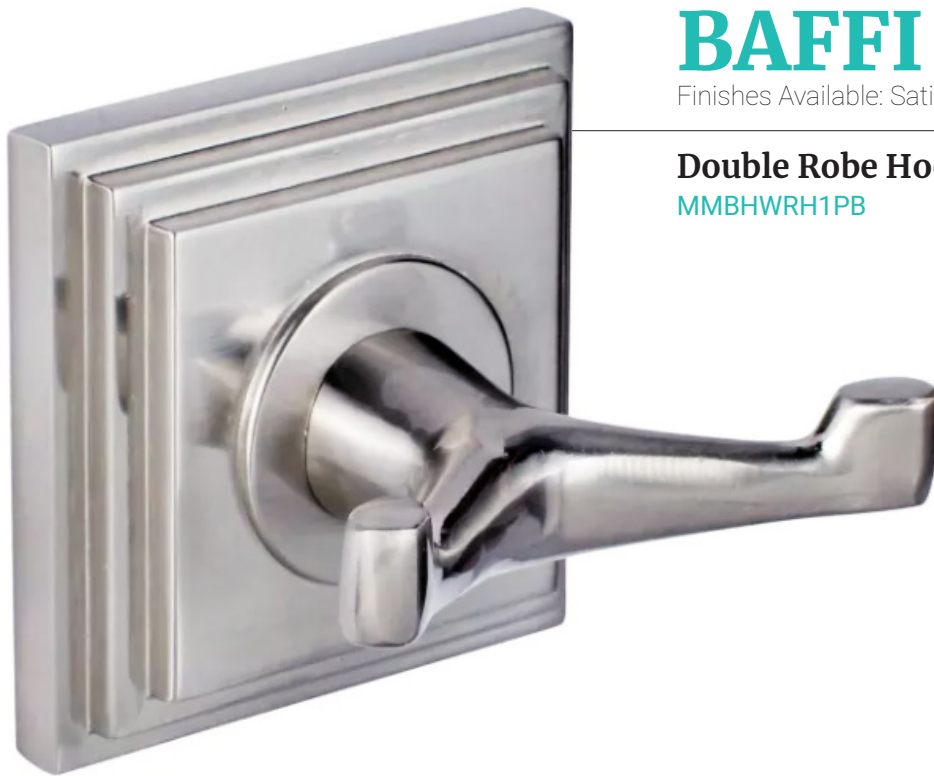

Cascade Single Handle Waterfall Vessel Faucet

MML5882V

Cascade Single Handle Waterfall Lavatory Faucet

MML5882

BATH ACCESSORIES

VAASA

Finishes Available: Polished Chrome

Single Hook Robe Hook

MMBHWRH1VS

Vaasa 24" Towel Bar
MMBHWTB24VS

Vaasa Towel Ring
MMBHWTR1VS

Vaasa Single Post Tissue Holder
MMBHWPH1VS

BAFFI

Finishes Available: Satin Nickel, Vintage Bronze

Double Robe Hook

MMBHWRH1PB