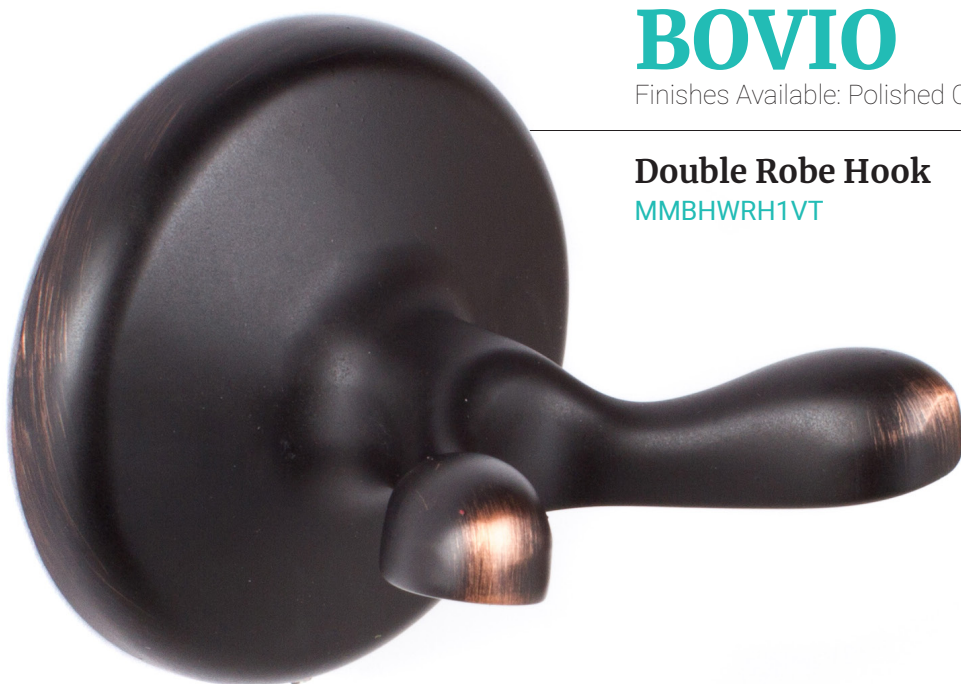

MMBHWPH2PB

CARLENTINI

Finishes Available: Satin Nickel, Vintage Bronze

Single Robe Hook

MMBWRH1ST

Carlentini Towel Bar

MMBHWTB24ST

- Sizes Available: 24", 30"

**Carlentini Wall Mounted
Towel Ring**

MMBHWTR1ST

**Carlentini Single Post
Tissue Paper Holder**

MMBHWPH1ST

BOVIO

Finishes Available: Polished Chrome, Satin Nickel, Vintage Bronze

Double Robe Hook

MMBHWRH1VT