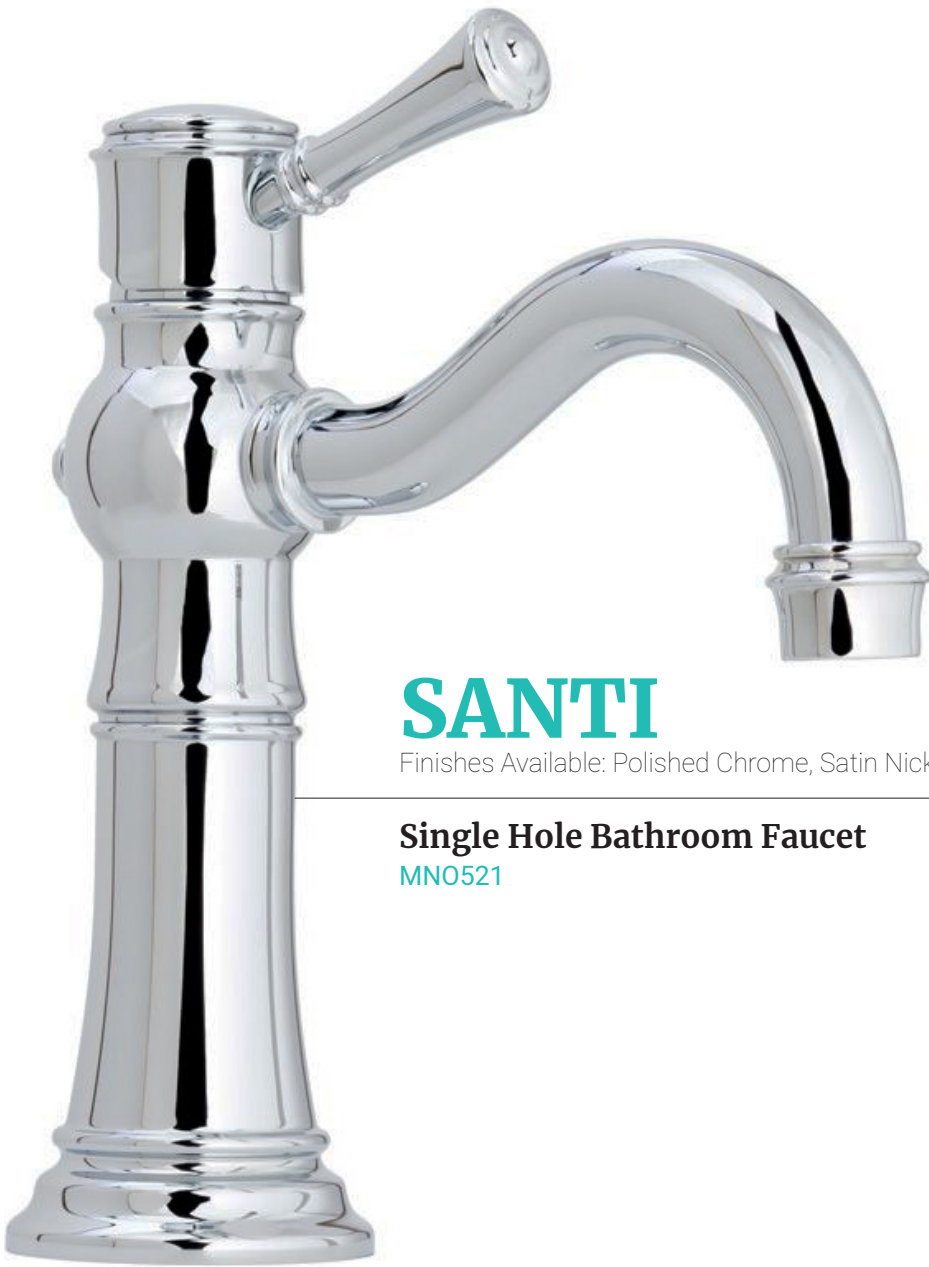

Mia Tub and Shower Trim with Rain Shower Head

MTS550425S

- Requires MNO3001

Mia Tub and Shower Trim with Rain Shower Head

MTS550425R

- Requires MNO3001

Mia Towel Bar

MMBHWTB18LG

- Sizes Available: 18", 24", 30"

Mia Towel Ring

MMBHWTR1LG

Mia Robe Hook

MMBHWRH1LG

Mia Tissue Paper Holder

MMBHWPH1LG

SANTI

Finishes Available: Polished Chrome, Satin Nickel, Oil Rubbed Bronze

Single Hole Bathroom Faucet

MN0521

Santi Widespread Bathroom Faucet

MN0721

Santi Towel Bar

MMBHWTB18BL

- Sizes Available: 18", 24", 30"